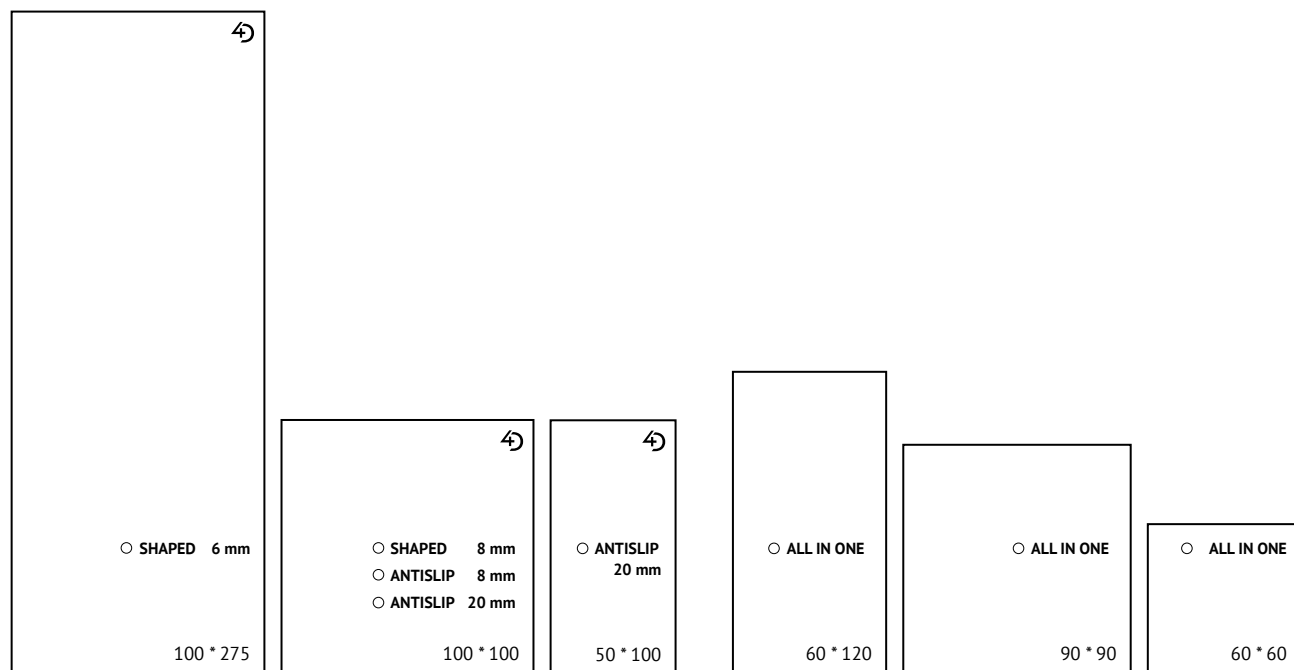

PORCELAIN & WALL

TILES COLLECTION

ALCHEMY

DATOS TÉCNICOS

PORCELAIN
60 x 120

PORCELAIN
60 x 60

PORCELAIN
100 x 100 x 2

PORCELAIN
50 x 100 x 2

PORCELAIN
90 x 90

PORCELAIN
100 x 275

PORCELAIN
100 x 100

ALCHEMY 4D
porcelain

ALCHEMY FLOOR
porcelain

ALCHEMY 4D					ALCHEMY FLOOR		
Rectified	100*275 cm 39*108"	100*100 cm 39*39"	100*100 cm 39*39"	50*100 cm 20*39"	60*120 cm 24*48"	90*90 cm 36*36"	60*60 cm 24*24"
Thickness	6 mm	8 mm	20 mm	20 mm	9 mm	9 mm	9 mm
Patterns	5	17	17	34	17	17	34
Finished	SHAPED 4D		ANTISLIP 4D	ANTISLIP 4D 20 mm	ALL IN ONE	ALL IN ONE	ALL IN ONE
	BN141	BN142	BN144	BN145	BN116	BN90	BN88
EARTH	37973	37980	38007	37986	37737	37744	38881
IRON	37971	37979	38008	37985	37736	37746	38882
PEARL	37974	37981	38009	37987	37738	37745	38883