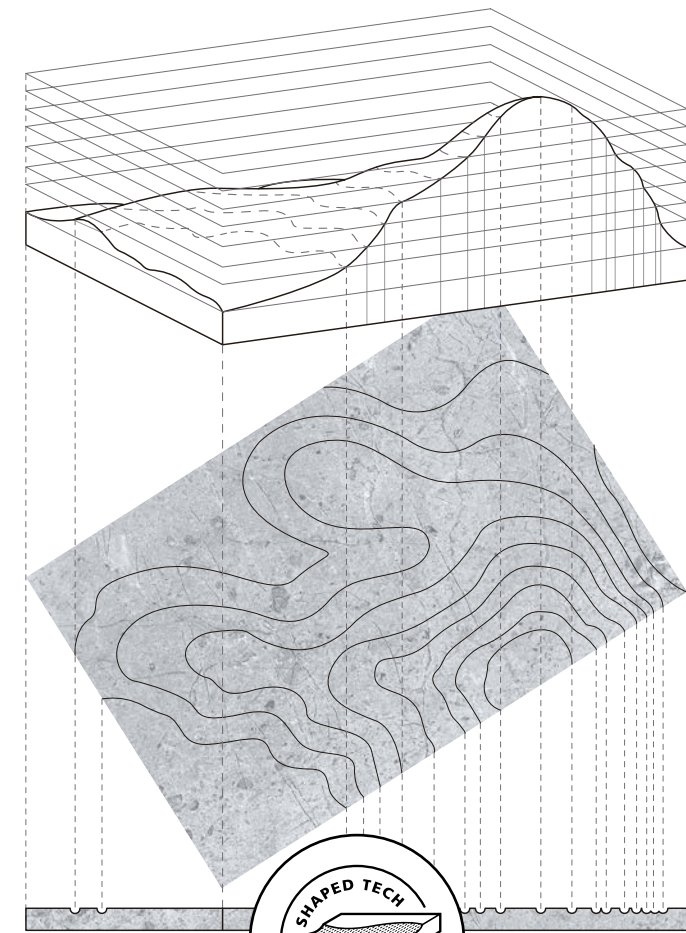

SHAPED

REAL PRECISION BY PERONDA

NATURAL - PRECISO - REAL

Relieves creados de manera digital perfectamente coordinados con la impresión gráfica para generar las piezas más naturales nunca vistas en cerámica.

NATURAL - PRECISE - REAL

Reliefs are created via digital technology perfectly coordinated with graphic printing to generate the most natural pieces ever seen in ceramic.