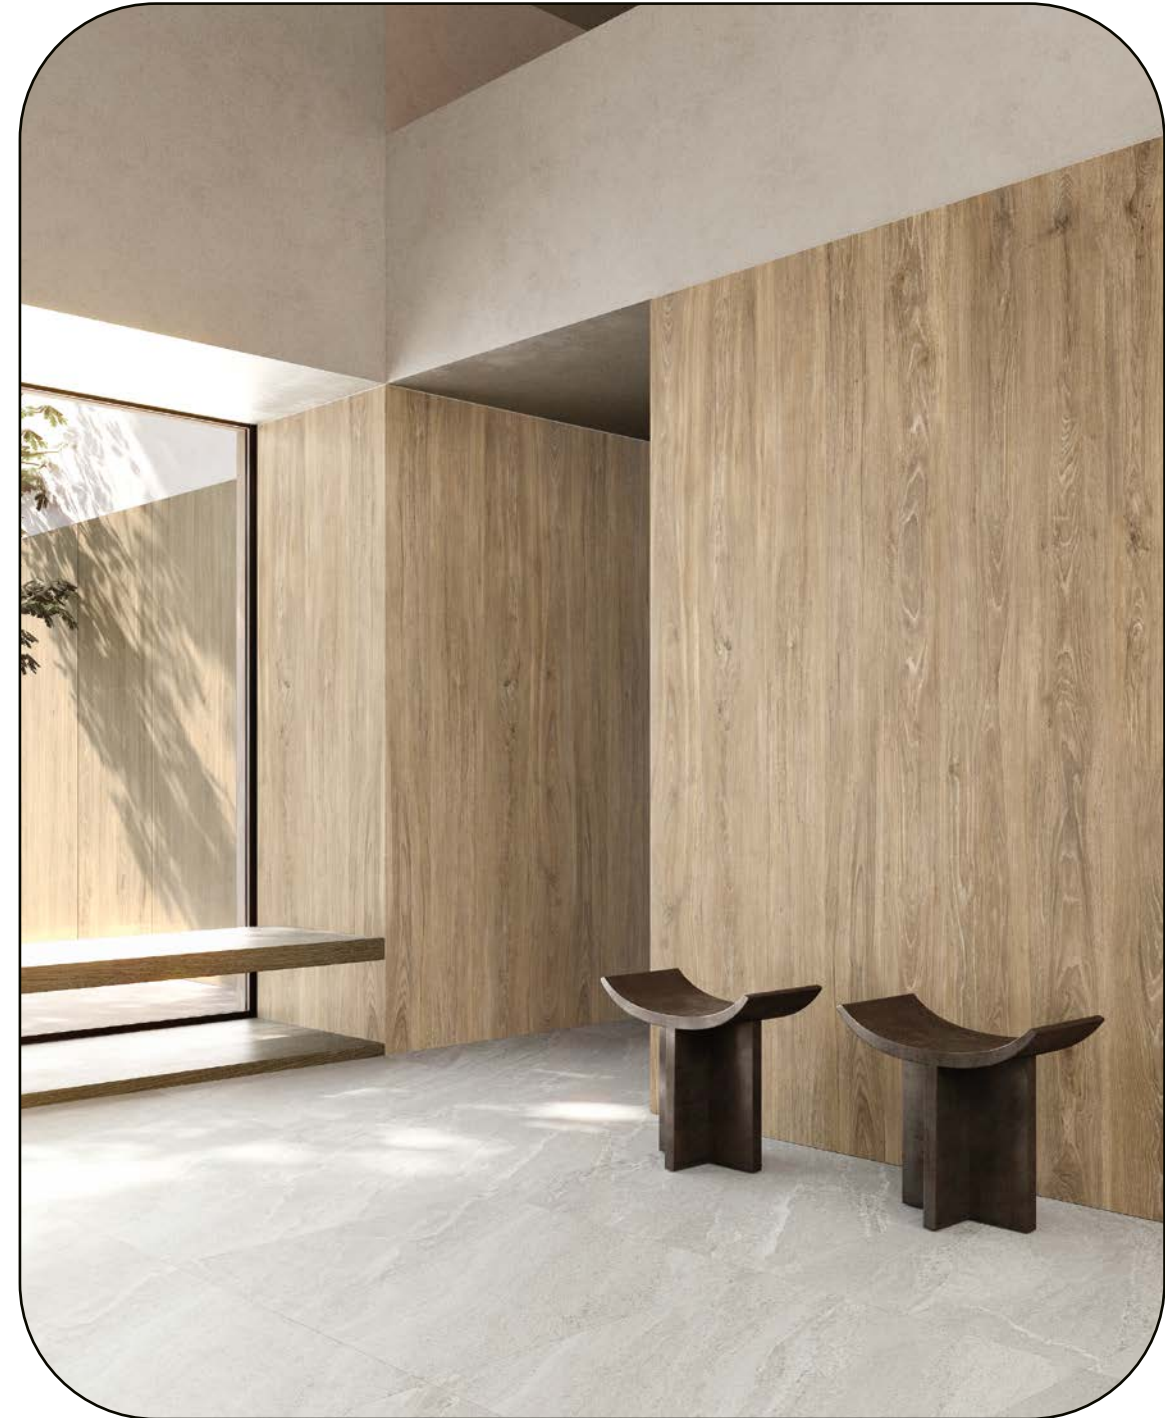

PORCELAIN
100 x 275_SP | 100 x 100 x 2_A

PEARL

1 **PORCELAIN**
100 x 100 x 2 _A | Pieza especial piscina _ special piece pool

2 **PORCELAIN**
90 x 90 _AS

3 **WHITE BODY WALL TILE**
33,3 x 100 | 33,3 x 100 _ DECOR

PEARL

WHITE BODY WALL TILE
33,3 x 100 | 33,3 x 100 _DECOR

PEARL

PEARL

PORCELAIN
100 x 100 SP

ALCHEMY
IRON

Contemporary charm

Alchemy Iron is inspired by Grigio Soveraia: a striking, highly-prized grey marble, originally from the Middle East. Unique personality is afforded by the delicate white veins that streak its surface. Alchemy Iron's design brings an eye-catching modern appeal to settings of differing kinds, since its colour fits in with a variety of styles, providing an added dose of refinement and sophistication.