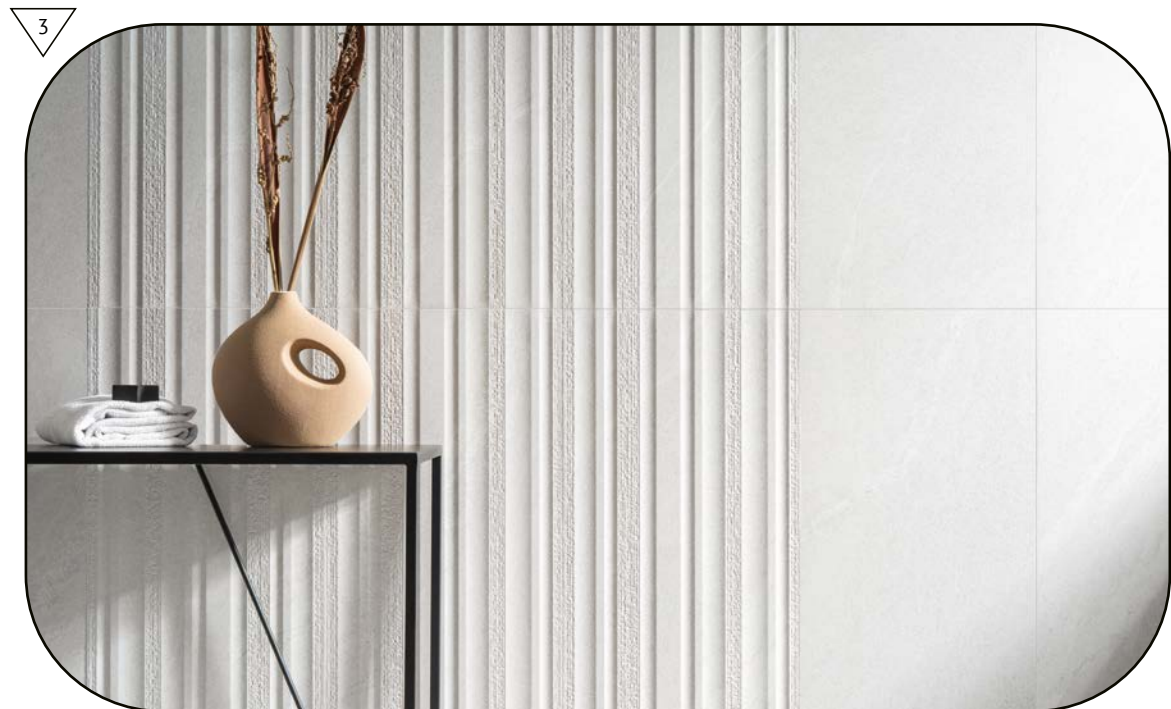

1 **PORCELAIN**
100 x 100 x 2 _A | Pieza especial piscina _ special piece pool

2 **PORCELAIN**
90 x 90 _AS

3 **WHITE BODY WALL TILE**
33,3 x 100 | 33,3 x 100 _ DECOR

PEARL