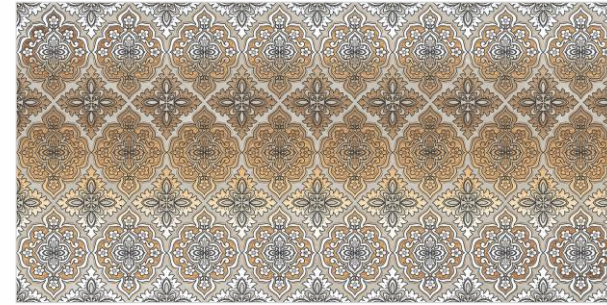

DELICE GRIS  
DELICE GRIS DECOR

60x120cm  
PGVT

P O L I S H E D

PREVIEW OF UROCO

UROCO BLANCO  
UROCO DECOR  
UROCO GRIS

ITALIAN NATURAL  
ITALIAN NATURAL DECOR

60x120cm  
PGVT

P O L I S H E D