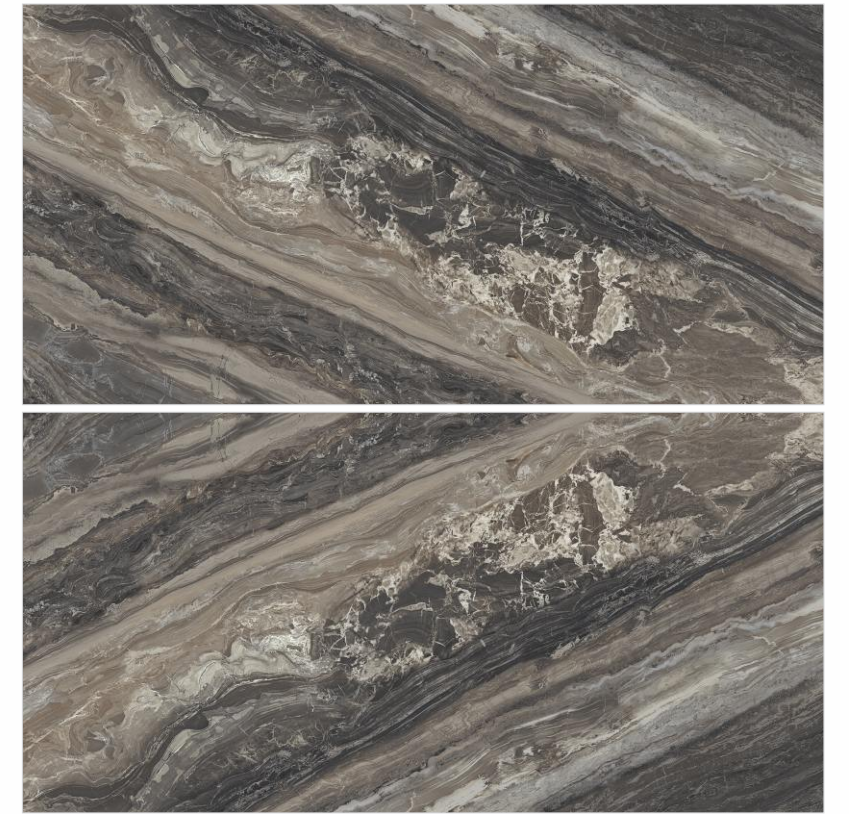

CALACUTTA PINK

BRAZILLIAN BLUE

CASTANO VIOLA

SATVARION BOOKMATCH

TULIP BOOKMATCH

80x160cm  
PGVT

G L O S S Y

LAWA A+B