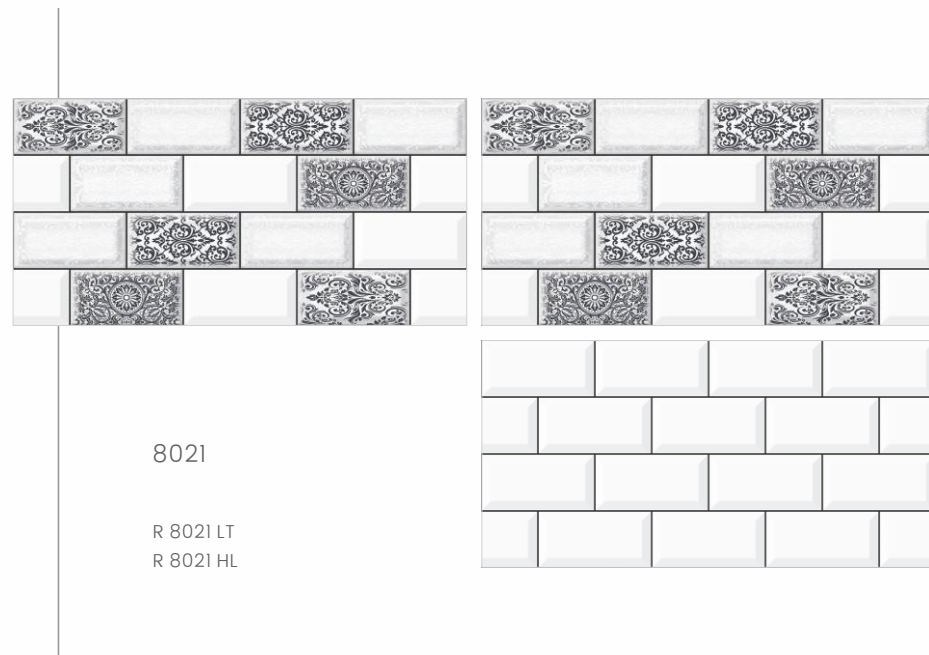

RESHAPING CREATIVITY

The new Steel Blanco, Steel Gris and Dublin Blanco tiles are one of our most prized creations till date. With perfectly carved edges and styles that redefine the look of every space; the new series from ITACA is sure to make every onlooker turn twice.