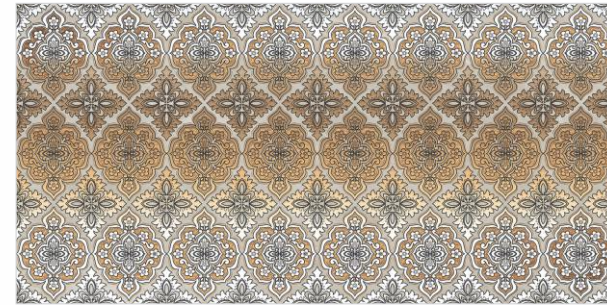

DELICE GRIS  
DELICE GRIS DECOR

60x120cm  
PGVT

P O L I S H E D

PREVIEW OF UROCO

UROCO BLANCO  
UROCO DECOR  
UROCO GRIS

ITALIAN NATURAL  
ITALIAN NATURAL DECOR

60x120cm  
PGVT

P O L I S H E D