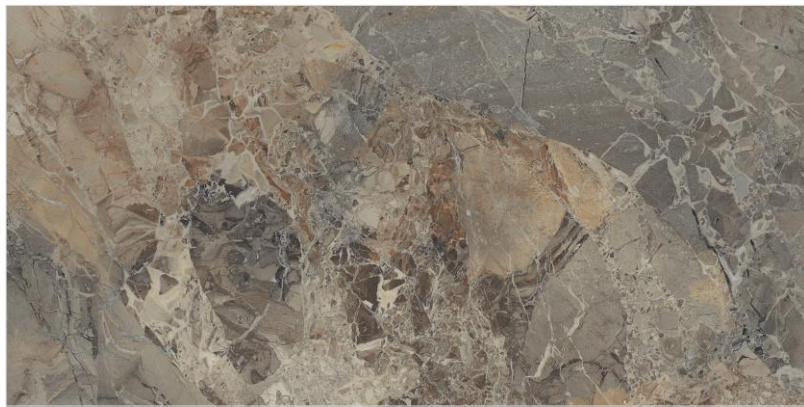

PIETRA SILVER

PIETRA IRON

80x160cm  
PGVT

G L O S S Y

PANDA WHITE

PERSIAN GRANITE

PREVIEW OF PERSIAN GRANITE

CALACUTTA CREMA