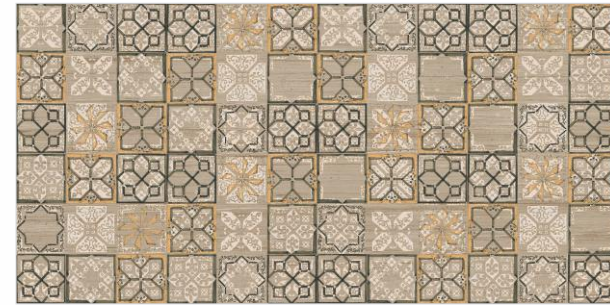

SN DELLA CREMA
SN DELLA CREMA DECOR