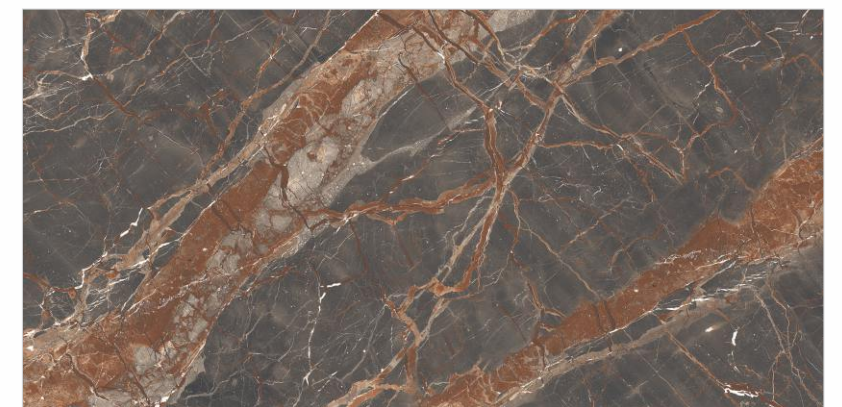

CASTANO VIOLA