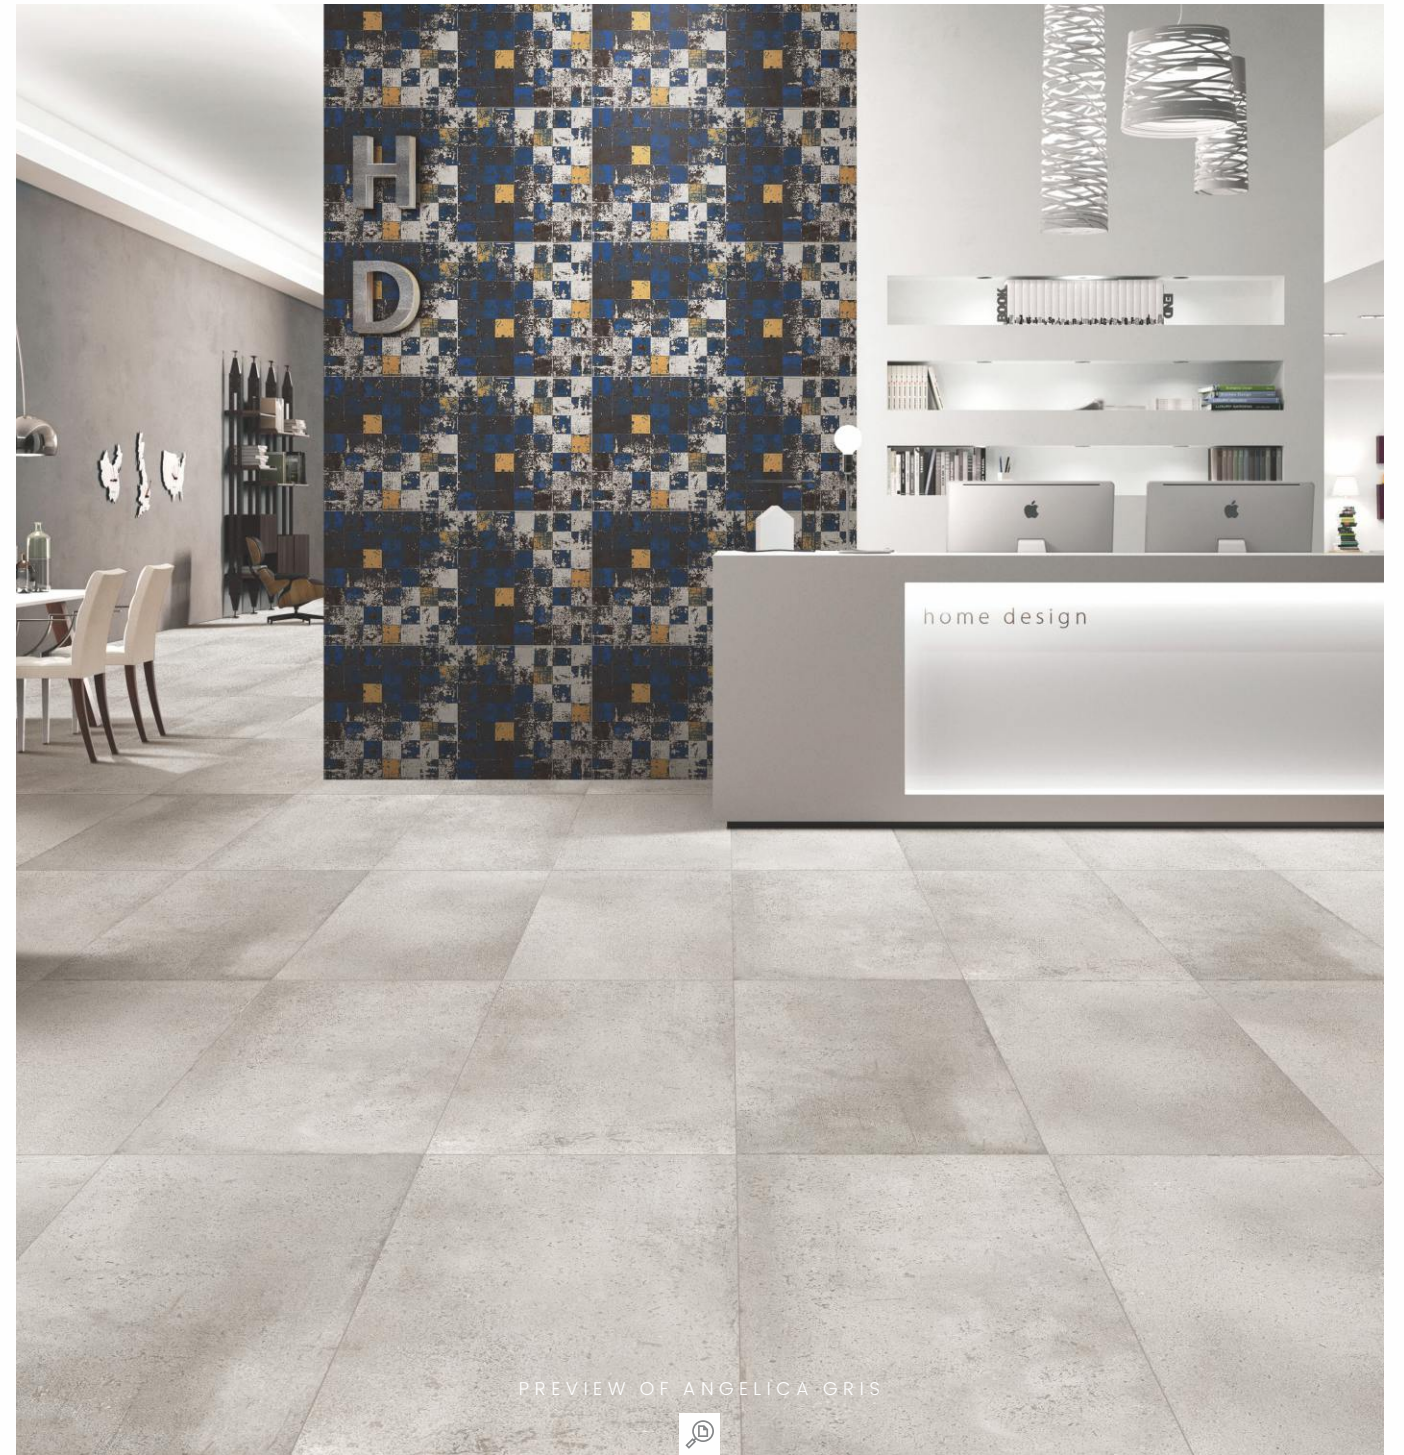

Eco Friendly

PREVIEW OF ANGELICA GRIS

PREVIEW OF CRONOS IVORY

CRONOS IVORY  
SB CRONOS IVORY DECOR

SAPHIRE GRIS  
SB SAPHIRE GRIS DECOR

60x120cm  
GVT

S B

FOREST WOOD BIANCO