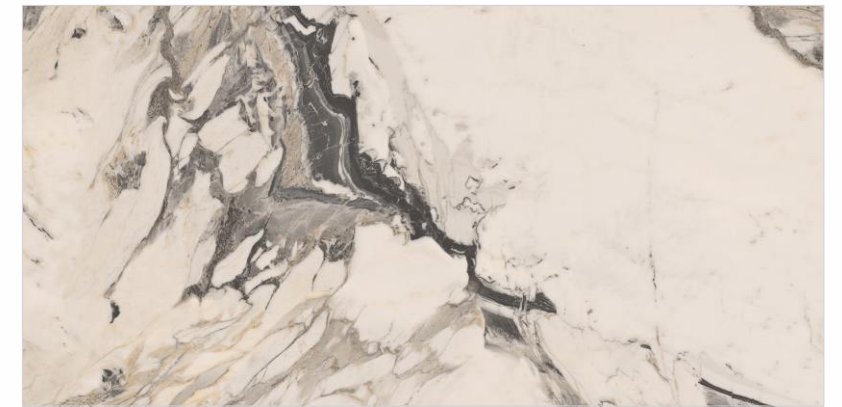

PIETRA SILVER

PIETRA IRON

80x160cm  
PGVT

G L O S S Y

PANDA WHITE

PERSIAN GRANITE

PREVIEW OF PERSIAN GRANITE

CALACUTTA CREMA