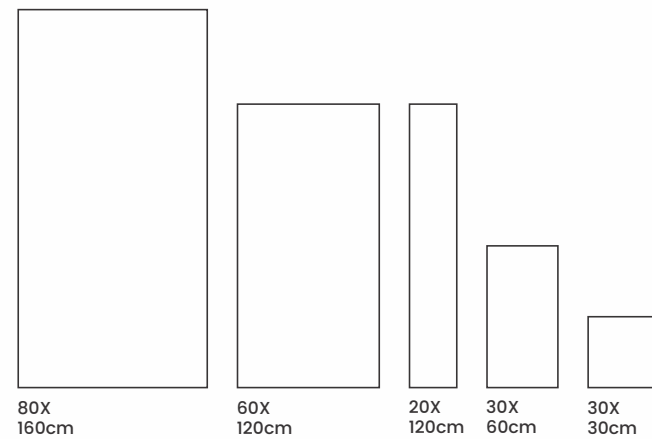

SIZES AVAILABLE IN THIS PORTFOLIO

surfaces

AVAILABLE FINISHES IN THIS PORTFOLIO

80x160cm  
PGVT

G L O S S Y

ARMANI GOLD