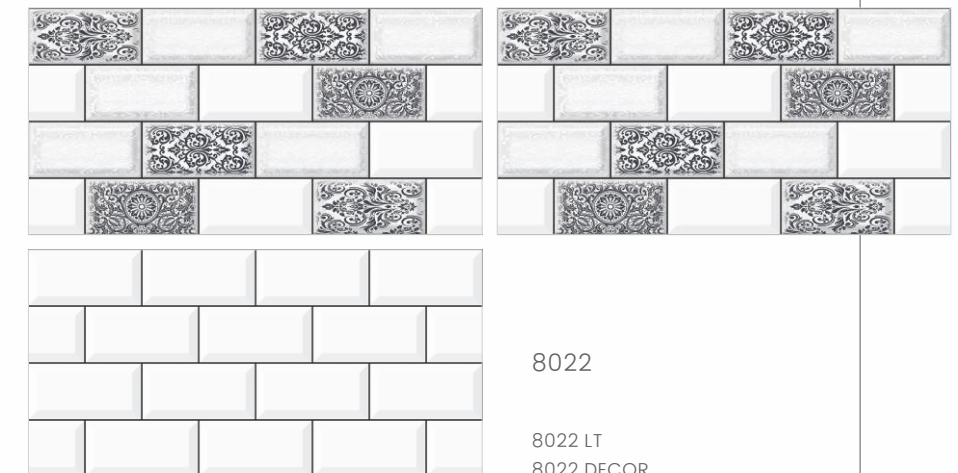

- JOKER LT
- JOKER HL 1
- JOKER HL 2
- JOKER DK

MIST VERDE  
MIST VERDE DECOR  
MIST VERDE

MIST BLANCO  
MIST BLANCO DECOR  
MIST BLANCO

MIST GREY  
MIST GREY DECOR  
MIST GREY

30x60cm  
WALL TILES

G L O S S Y

# RESHAPING CREATIVITY

The new Steel Blanco, Steel Gris and Dublin Blanco tiles are one of our most prized creations till date. With perfectly carved edges and styles that redefine the look of every space; the new series from ITACA is sure to make every onlooker turn twice.