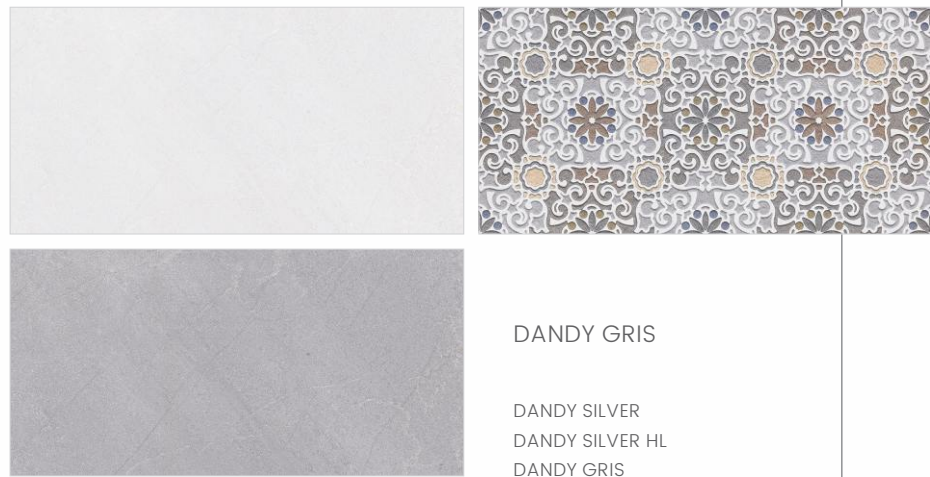

REDEFINING
DESIGN

The new Dandy Gris, Joker and Etania tiles from the house of ITACA are designed to give every space the look of glory it deserves. With attractive styles and designs, these tiles are sure to attract the attention of onlookers.

DANDY GRIS

- DANDY SILVER
- DANDY SILVER HL
- DANDY GRIS

30x60cm
WALL TILES

G L O S S Y