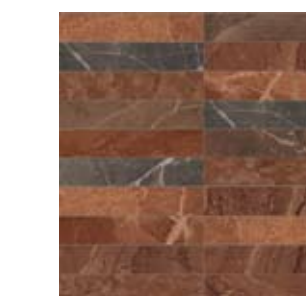

THE MARBLE.... REINTERPRETED AND MODERNIZED: SCOT IS A RESEARCH OF THIS NOBLE MATERIAL. FOR EACH COLOR, WE HAVE DEVELOPED THE DIFFERENT MARBLE VARIETIES AND THEN CONCEIVED EVERY SINGLE SURFACE "AD HOC". SCOT IS A RICH MIX OF GRAPHICS AND COLORS, OFFERED IN SIZE CM. 15X90/6"X36"

PEZZI SPECIALI E DECORI - SPECIAL PIECES AND DECORS

MOSAICO 30X30/MOSAIC 12"X12"

3928 SCOT MOSAICO WHITE ▲ 39

3929 SCOT MOSAICO GREY ▲ 39

3930 SCOT MOSAICO RED ▲ 39

BATTISCOPA 7,5 X90 ▲ 26
 SKIRTING 3"X36"
 3923 WHITE
 3925 GREY
 3927 RED